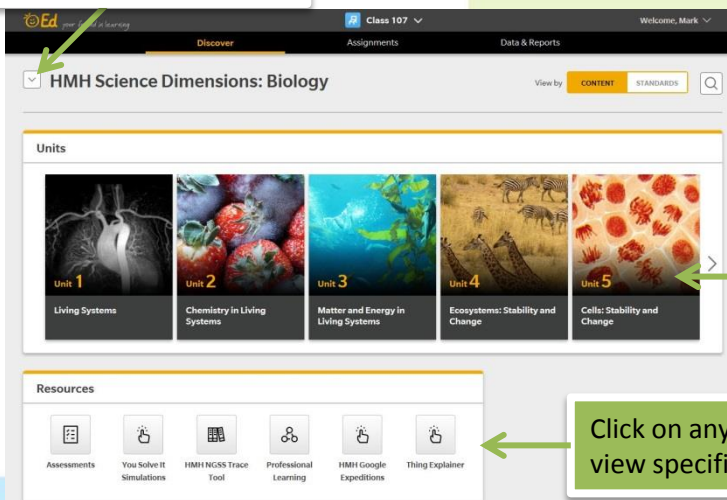

Broward Biology and 6–8 Student Access

We are excited to share **HMH Science Dimensions** with you using our new online learning system—Ed: Your Friend in Learning.

- 1 Visit hmhco.com/ed
- 2 Select a state **EVALUATOR** (*Found towards the bottom of the drop-down list*)
- 3 Select a district **Science Dimensions FL-91000940**

*For the best user experience, we recommend using the Google Chrome browser.

4	USERNAME	PASSWORD
	EvalStudent1_91000941	E!1lhxu0aj

Use the drop-down menu to choose your program

Before you get started:

- Please **disable pop-up blockers or allow pop-ups from this site** in your browser software.